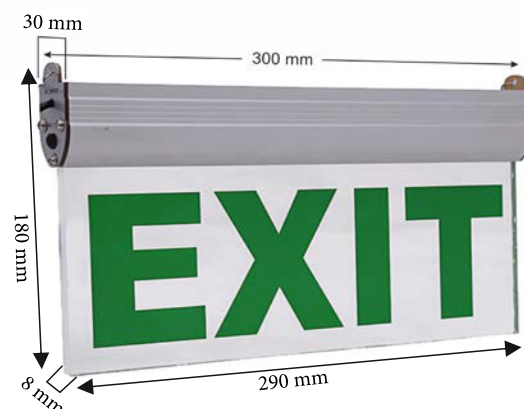

Speciication:

Power I/P	:	230 V ac / 50 Hz
Battery	:	3.7 V 2200 mAH Lithium Ion Battery
Housing	:	Alumimium channel
Charger	:	Constant Volt/Constant Current
Battery Backup	:	5-6 Hours
Light Source	:	Mains on : LED/Mains of : LED
Rechage Period	:	3-4 Hours
Power Consumption	:	Less than <2 watt
Weight	:	1 KG
Dimensions	:	300 x 180 x 30 mm (L x H x W) (Customize-optional)
Colour	:	Customize (Red & Green)
Acrylic sheet Thickness	:	8mm
Mounting	:	Surface Mount to wall or ceiling

EX-LZR-02S/1 & EX-LZR-02D/1

EX-LZR-02S/2 & EX-LZR-02D/2

EX-LZR-02S/3 & EX-LZR-02D/3

DOUBLE SIDE

SINGLE SIDE